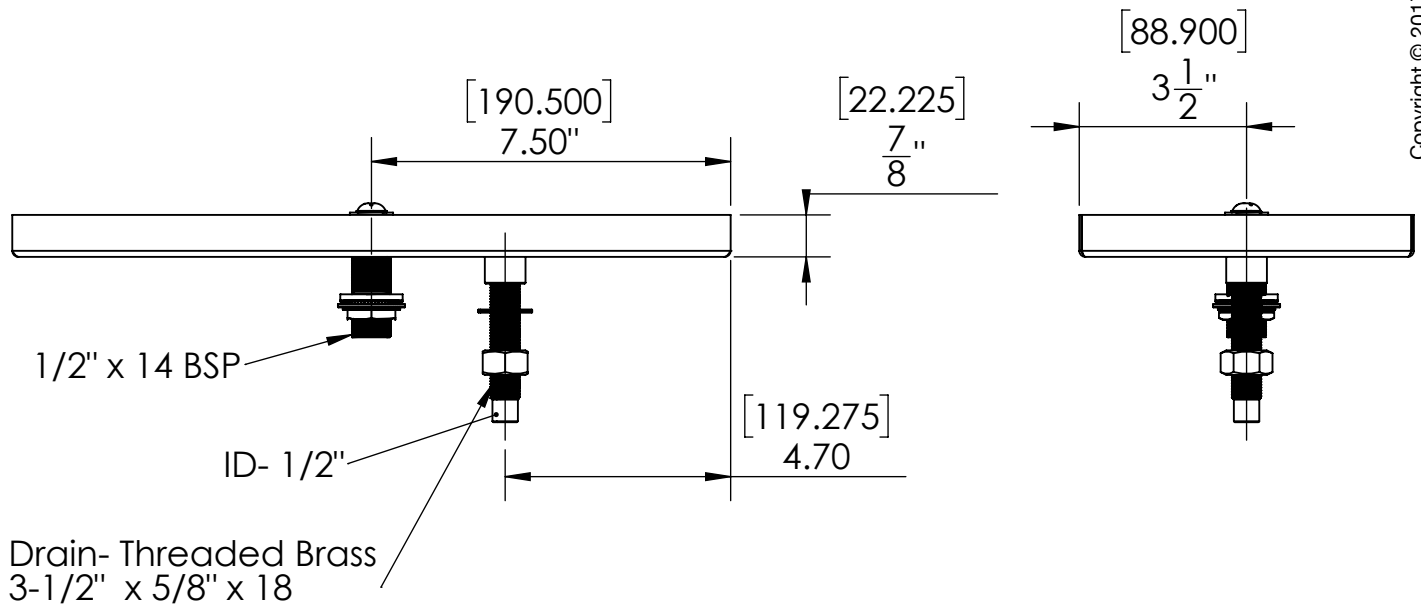

Options Available

Part Number	Dimensions	Finish
C464	8" L x 7" W	Brushed Stainless
C465	10" L x 7" W	Brushed Stainless

Product Dimensions:-

Copyright © 2017 Krome Dispense. All Rights Reserved Revision # 1 - -

US & Canada :- +1-678 666 2001

Asia:- +91-9814203010

Krome Dispense reserves the right to make revisions to product specifications without any notice

For most updated specification sheet , go to www.kromedispense.com