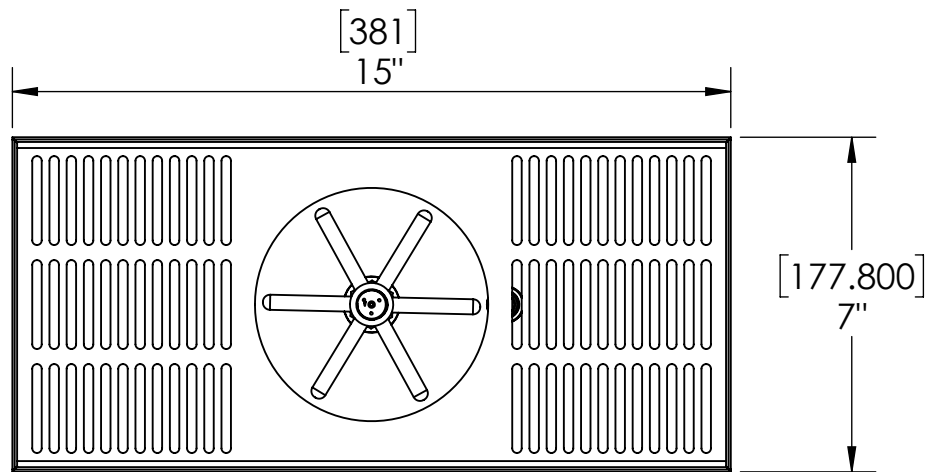

Options Available

Part Number	Dimensions	Finish
C464	8" L x 7" W	Brushed Stainless
C465	10" L x 7" W	Brushed Stainless

Product Dimensions:-

Copyright © 2017 Krome Dispense. All Rights Reserved Revision # 1 - -

US & Canada :- +1-678 666 2001

Asia:- +91-9814203010

Krome Dispense reserves the right to make revisions to product specifications without any notice

For most updated specification sheet , go to www.kromedispense.com